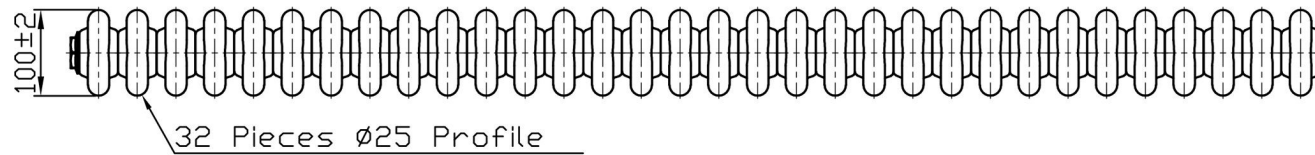

Imperia 3 Column Horizontal 450 x 1460mm. Painted

Technical Drawing

Unit: mm

Eastbrook 

Eastbrook Road, Gloucester GL4 3DB

Technical Helpline : 01452 317890

Mon - Fri / 8am - 5pm

Email : technical@eastbrookco.com