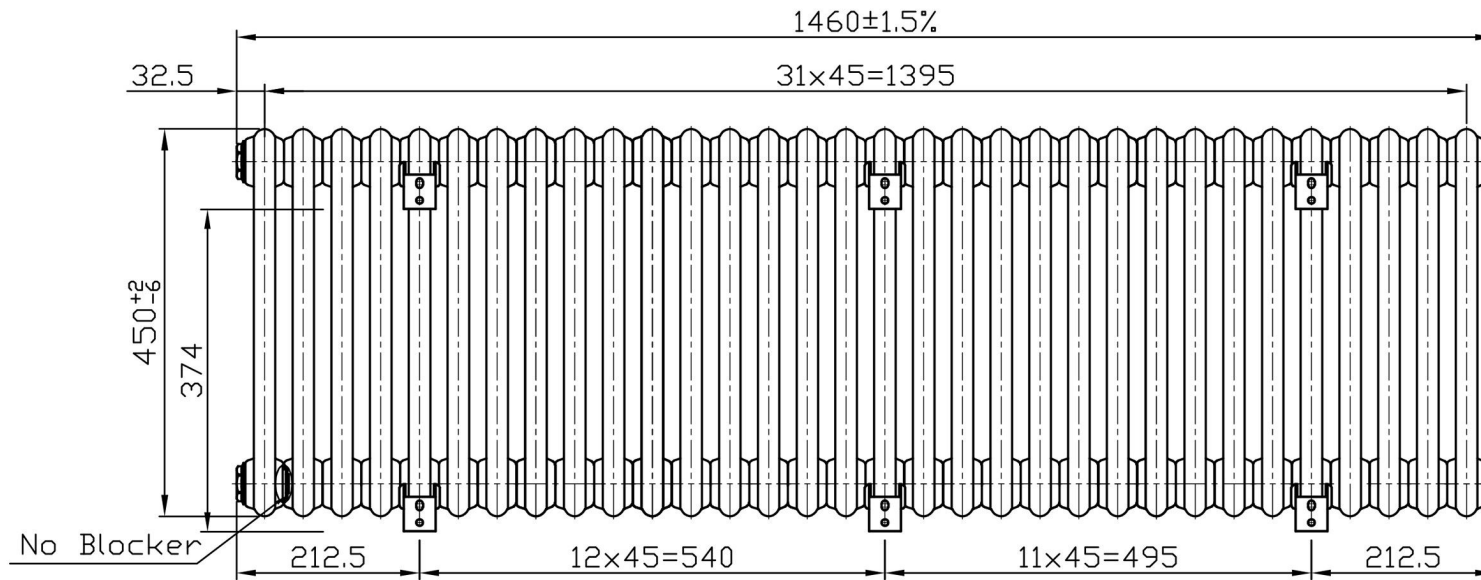

Imperia 3 Column Horizontal 450 x 1460mm. Painted

Technical Drawing

Unit: mm

Eastbrook 

Eastbrook Road, Gloucester GL4 3DB

Technical Helpline : 01452 317890

Mon - Fri / 8am - 5pm

Email : technical@eastbrookco.com