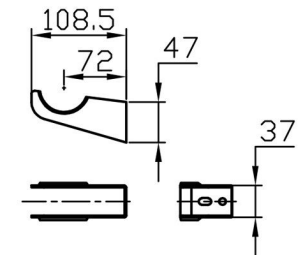

Imperia 3 Column Horizontal 450 x 1460mm. Painted

Technical Drawing

Unit: mm

Eastbrook 

Eastbrook Road, Gloucester GL4 3DB

Technical Helpline : 01452 317890

Mon - Fri / 8am - 5pm

Email : technical@eastbrookco.com