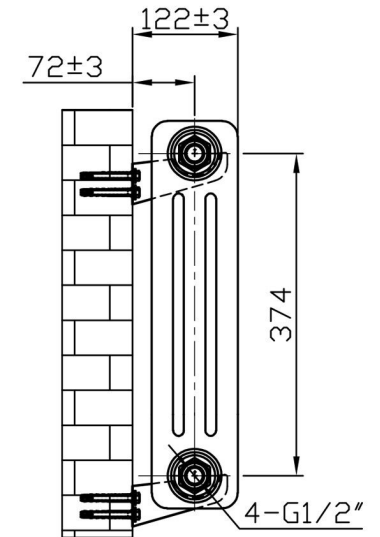

Imperia 3 Column Horizontal 450 x 1460mm. Painted

Technical Drawing

Unit: mm

Eastbrook 

Eastbrook Road, Gloucester GL4 3DB

Technical Helpline : 01452 317890

Mon - Fri / 8am - 5pm

Email : technical@eastbrookco.com